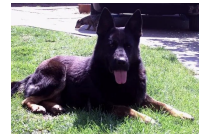

Bandit vom Thostgrund