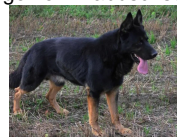

# Rory Vom Lamp

**Date of Birth:** 03/24/2021  
**Registration 1:** DN66507201  
**Owner:** MK Haus DDR German Shepherds

Courtesy of MK Haus Farms

Large structured bicolor male with massive head. Produces standard to above standard size with medium to high drive offspring. Does not carry longcoat. Rory is a Stability/Mobility Service Dog. He has an incredible demeanor in public and unfaltering nerves. His stable temperament and large structure make him the ideal dog for this type of work

Rory Vom Lamp

Enno Stasi

Zenzi Gunnhild Von Lamp

Yugo vom Kabuschsee IPO1

Cuba vom Flossgraben IPO1

Blake Vom Eisenburg

Kaya vom Ludwigseck

Wotan vom Kabuschsee