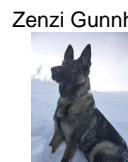

Zenzi Gunnhild Von Lamp