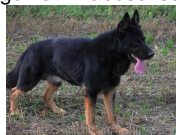

Rory Vom Lamp

Date of Birth: 03/24/2021
Registration 1: DN66507201
Registration 2: 0967628991
Owner: MK Haus DDR German Shepherds

Courtesy of MK Haus Farms

Large structured bicolor male with massive head. Produces standard to above standard size with medium to high drive offspring. Does not carry longcoat. Rory is a Stability/Mobility Service Dog. He has an incredible demeanor in public and unfaltering nerves. His stable temperament and large structure make him the ideal dog for this type of work

Rory Vom Lamp

Enno Stasi

Zenzi Gunnhild Von Lamp

Yugo vom Kabuschsee IPO1

Cuba vom Flossgraben IPO1

Blake Vom Eisenburg

Kaya vom Ludwigseck

Wotan vom Kabuschsee