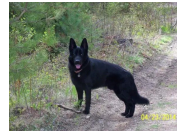

# Rory Vom Lamp

**Date of Birth:** 03/24/2021  
**Registration 1:** DN66507201  
**Owner:** MK Haus DDR German Shepherds

Courtesy of MK Haus Farms

Large structured bicolor male with massive head. Produces standard to above standard size with medium to high drive offspring. Does not carry longcoat. Rory is a Stability/Mobility Service Dog. He has an incredible demeanor in public and unfaltering nerves. His stable temperament and large structure make him the ideal dog for this type of work

Rory Vom Lamp

Enno Stasi

Zenzi Gunnhild Von Lamp

Yugo vom Kabuschsee IPO1

Cuba vom Flossgraben IPO1

Blake Vom Eisenburg

Kaya vom Ludwigseck

Wotan vom Kabuschsee