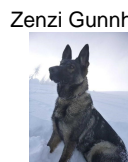

Zenzi Gunnhild Von Lamp